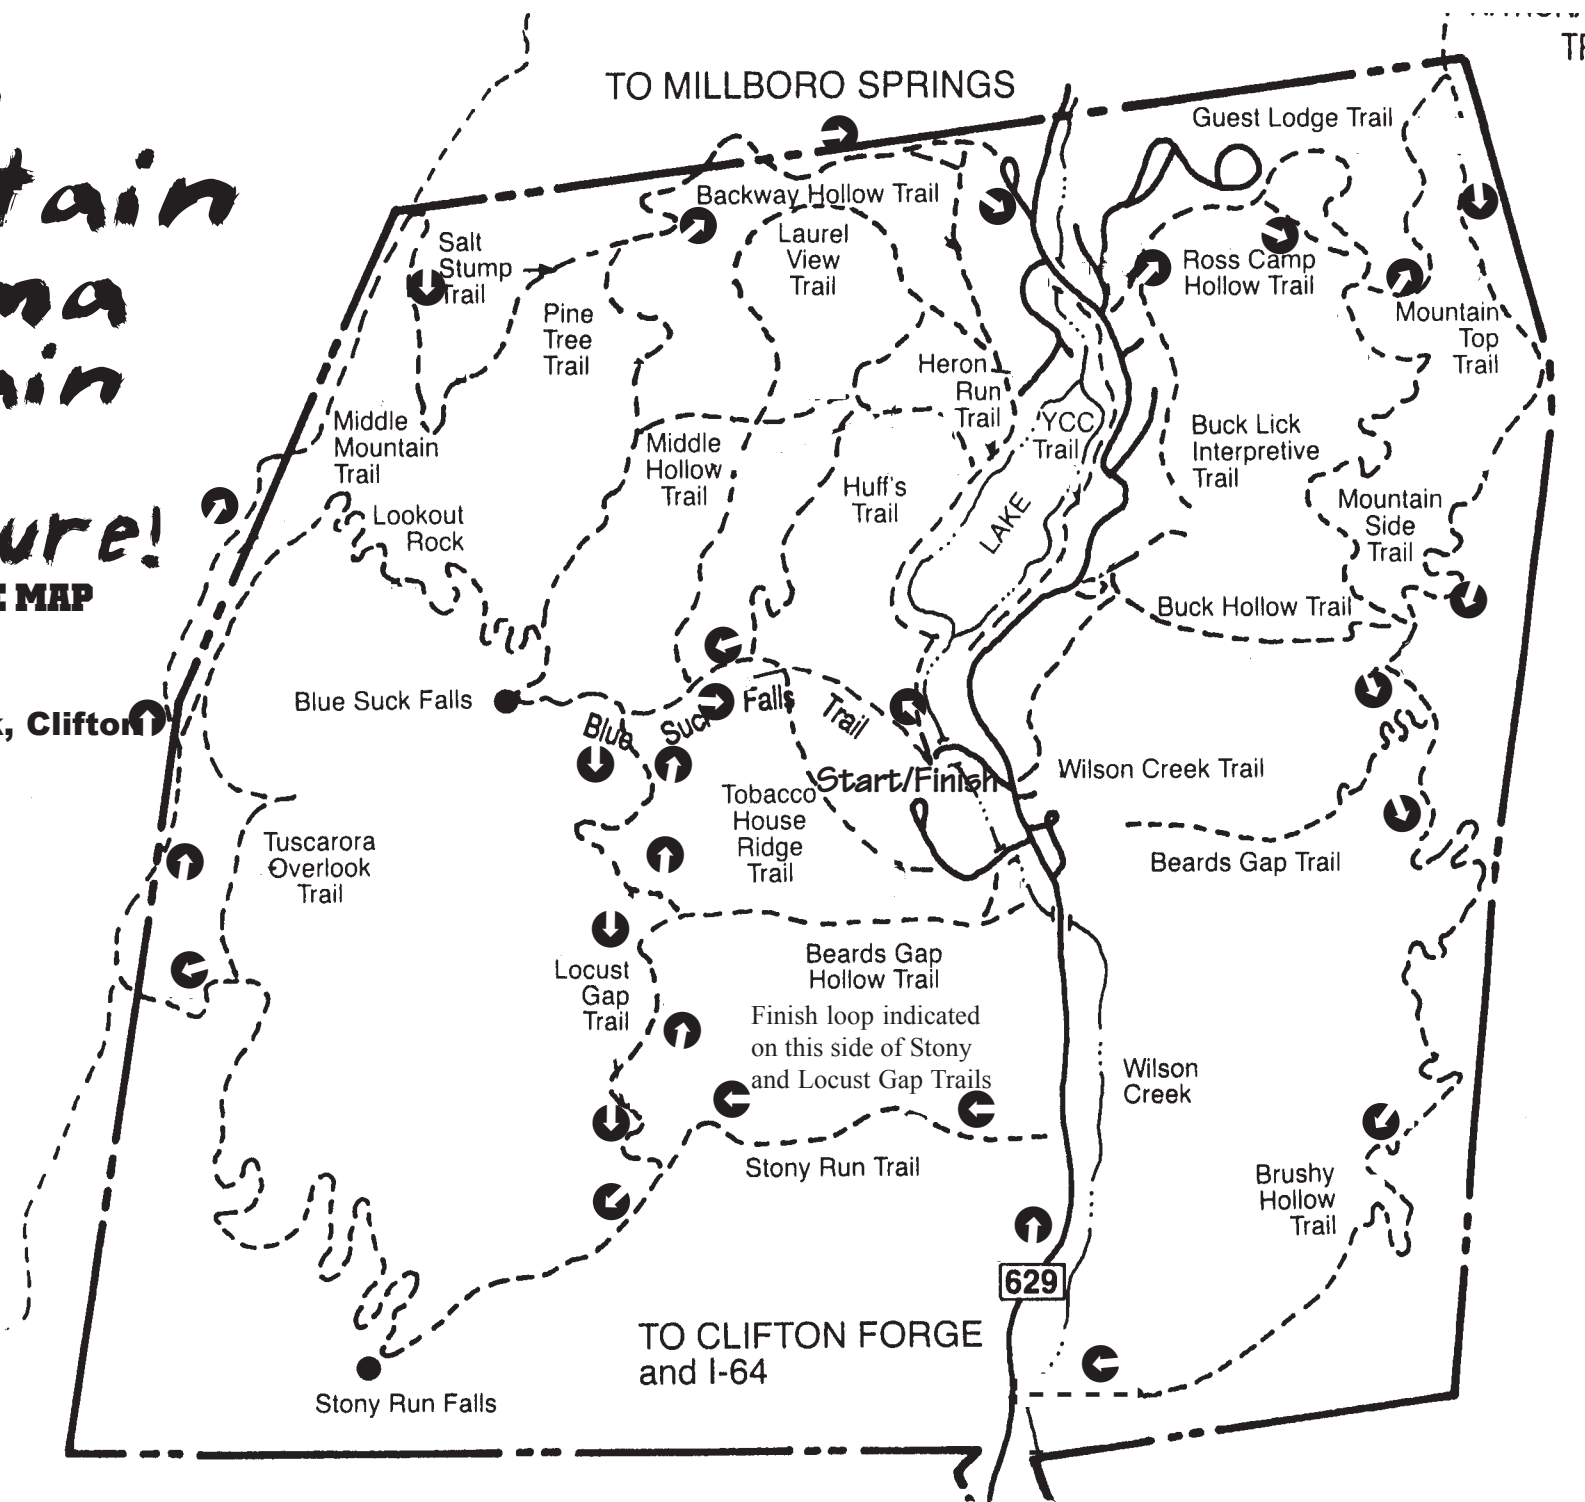

# Middle Mountain Momma Mountain Bike Adventure!

**ADVANCED COURSE MAP**

**Douthat State Park, Clifton Forge, Virginia**

TO MILLBORO SPRINGS

TF

629

TO CLIFTON FORGE and I-64

Start/Finish

LAKE

Finish loop indicated on this side of Stony and Locust Gap Trails

# Middle Mountain Momma Mountain Bike Adventure!

**BEGINNER 2 COURSE MAP**

**Douthat State Park, Clifton Forge, Virginia**