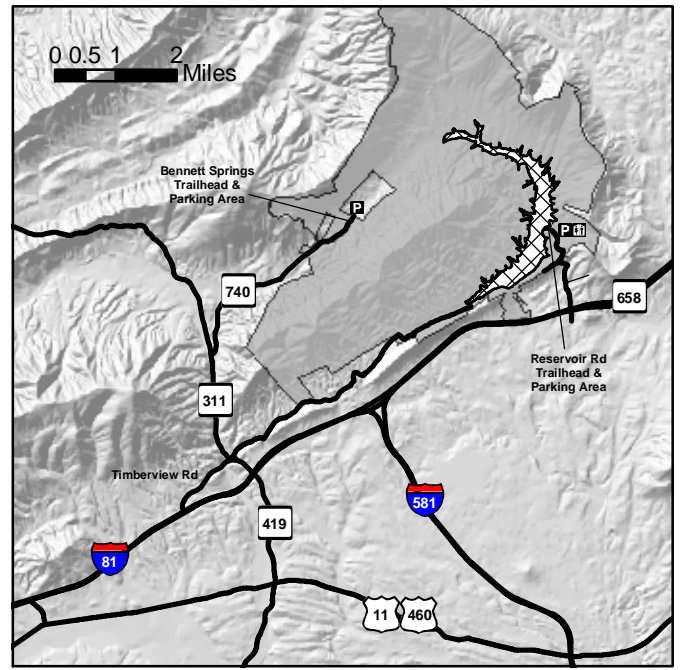

Carvins Cove Trail System

Trail Type:

- Fire Road
- Trail

- Streets & Roads
- Appalachian Trail**
- 10 Ft. Contours

- Reservoir
- Cove Boundary
- Parking Area

Trail / Fire Road Key:

- 1: Happy Valley
- 2: Brushy Mountain*
- 3: Tuck-A-Way
- 4: Comet
- 5: Jacob's Drop*
- 6: Kerncliff*
- 7: Hemlock Tunnel*
- 8: Araminta
- 9: Songbird
- 10: Arrowhead
- 11: Enchanted Forest
- 12: Little Bell
- 13: The Gauntlet*
- 14: The Trough*
- 15: Buck*
- 16: Hotel
- 17: Hi-Dee-Hoe*
- 18: Horse Pen
- 19: Tunnel
- 20: Church Bell
- 21: Schoolhouse
- 22: Riley's Loop
- 23: Sawmill Branch**

* Long climbs, large changes in elevation
 ** Hiking Only

You Are Here

TRAIL USAGE:

- Hike
- Bicycle
- Horseback
- ATV**

Prepared by the City of Roanoke
 Department of Technology, July 2004,
 using reference data prepared by the
 Roanoke Valley Allegheny
 Regional Commission, January 2003