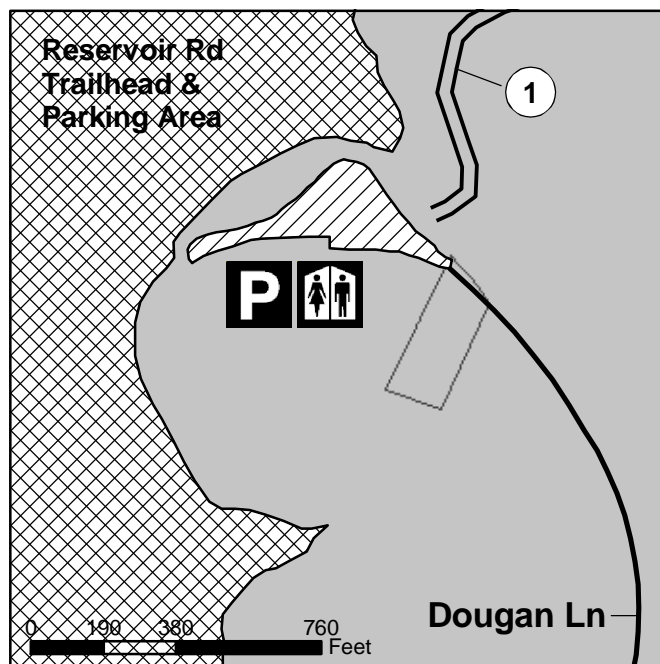

Carvins Cove Trail System

Trail Type:

- Fire Road
- Trail

- Streets & Roads
- Appalachian Trail**
- 10 Ft. Contours

- Reservoir
- Cove Boundary
- Parking Area

Trail / Fire Road Key:

- 1: Happy Valley
- 2: Brushy Mountain*
- 3: Tuck-A-Way
- 4: Comet
- 5: Jacob's Drop*
- 6: Kerncliff*
- 7: Hemlock Tunnel*
- 8: Araminta
- 9: Songbird
- 10: Arrowhead
- 11: Enchanted Forest
- 12: Little Bell
- 13: The Gauntlet*
- 14: The Trough*
- 15: Buck*
- 16: Hotel
- 17: Hi-Dee-Hoe*
- 18: Horse Pen
- 19: Tunnel
- 20: Church Bell
- 21: Schoolhouse
- 22: Riley's Loop
- 23: Sawmill Branch**

* Long climbs, large changes in elevation
 ** Hiking Only

You Are Here

TRAIL USAGE:

- Hike
- Bicycle
- Horseback
- ATV**

Prepared by the City of Roanoke
 Department of Technology, July 2004,
 using reference data prepared by the
 Roanoke Valley Allegheny
 Regional Commission, January 2003