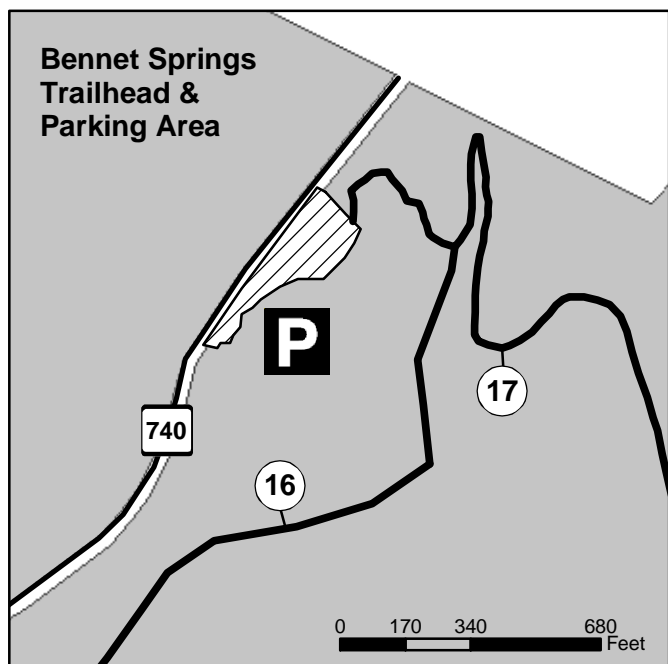

Carvins Cove Trail System

Trail Type:

- Fire Road
- Trail

- Streets & Roads
- Appalachian Trail**
- 10 Ft. Contours

- Reservoir
- Cove Boundary
- Parking Area

Trail / Fire Road Key:

- 1: Happy Valley
- 2: Brushy Mountain*
- 3: Tuck-A-Way
- 4: Comet
- 5: Jacob's Drop*
- 6: Kerncliff*
- 7: Hemlock Tunnel*
- 8: Araminta
- 9: Songbird
- 10: Arrowhead
- 11: Enchanted Forest
- 12: Little Bell
- 13: The Gauntlet*
- 14: The Trough*
- 15: Buck*
- 16: Hotel
- 17: Hi-Dee-Hoe*
- 18: Horse Pen
- 19: Tunnel
- 20: Church Bell
- 21: Schoolhouse
- 22: Riley's Loop
- 23: Sawmill Branch**

* Long climbs, large changes in elevation
 ** Hiking Only

You Are Here

TRAIL USAGE:

- Hike
- Bicycle
- Horseback
- ATV**

Prepared by the City of Roanoke
 Department of Technology, July 2004,
 using reference data prepared by the
 Roanoke Valley Allegheny
 Regional Commission, January 2003