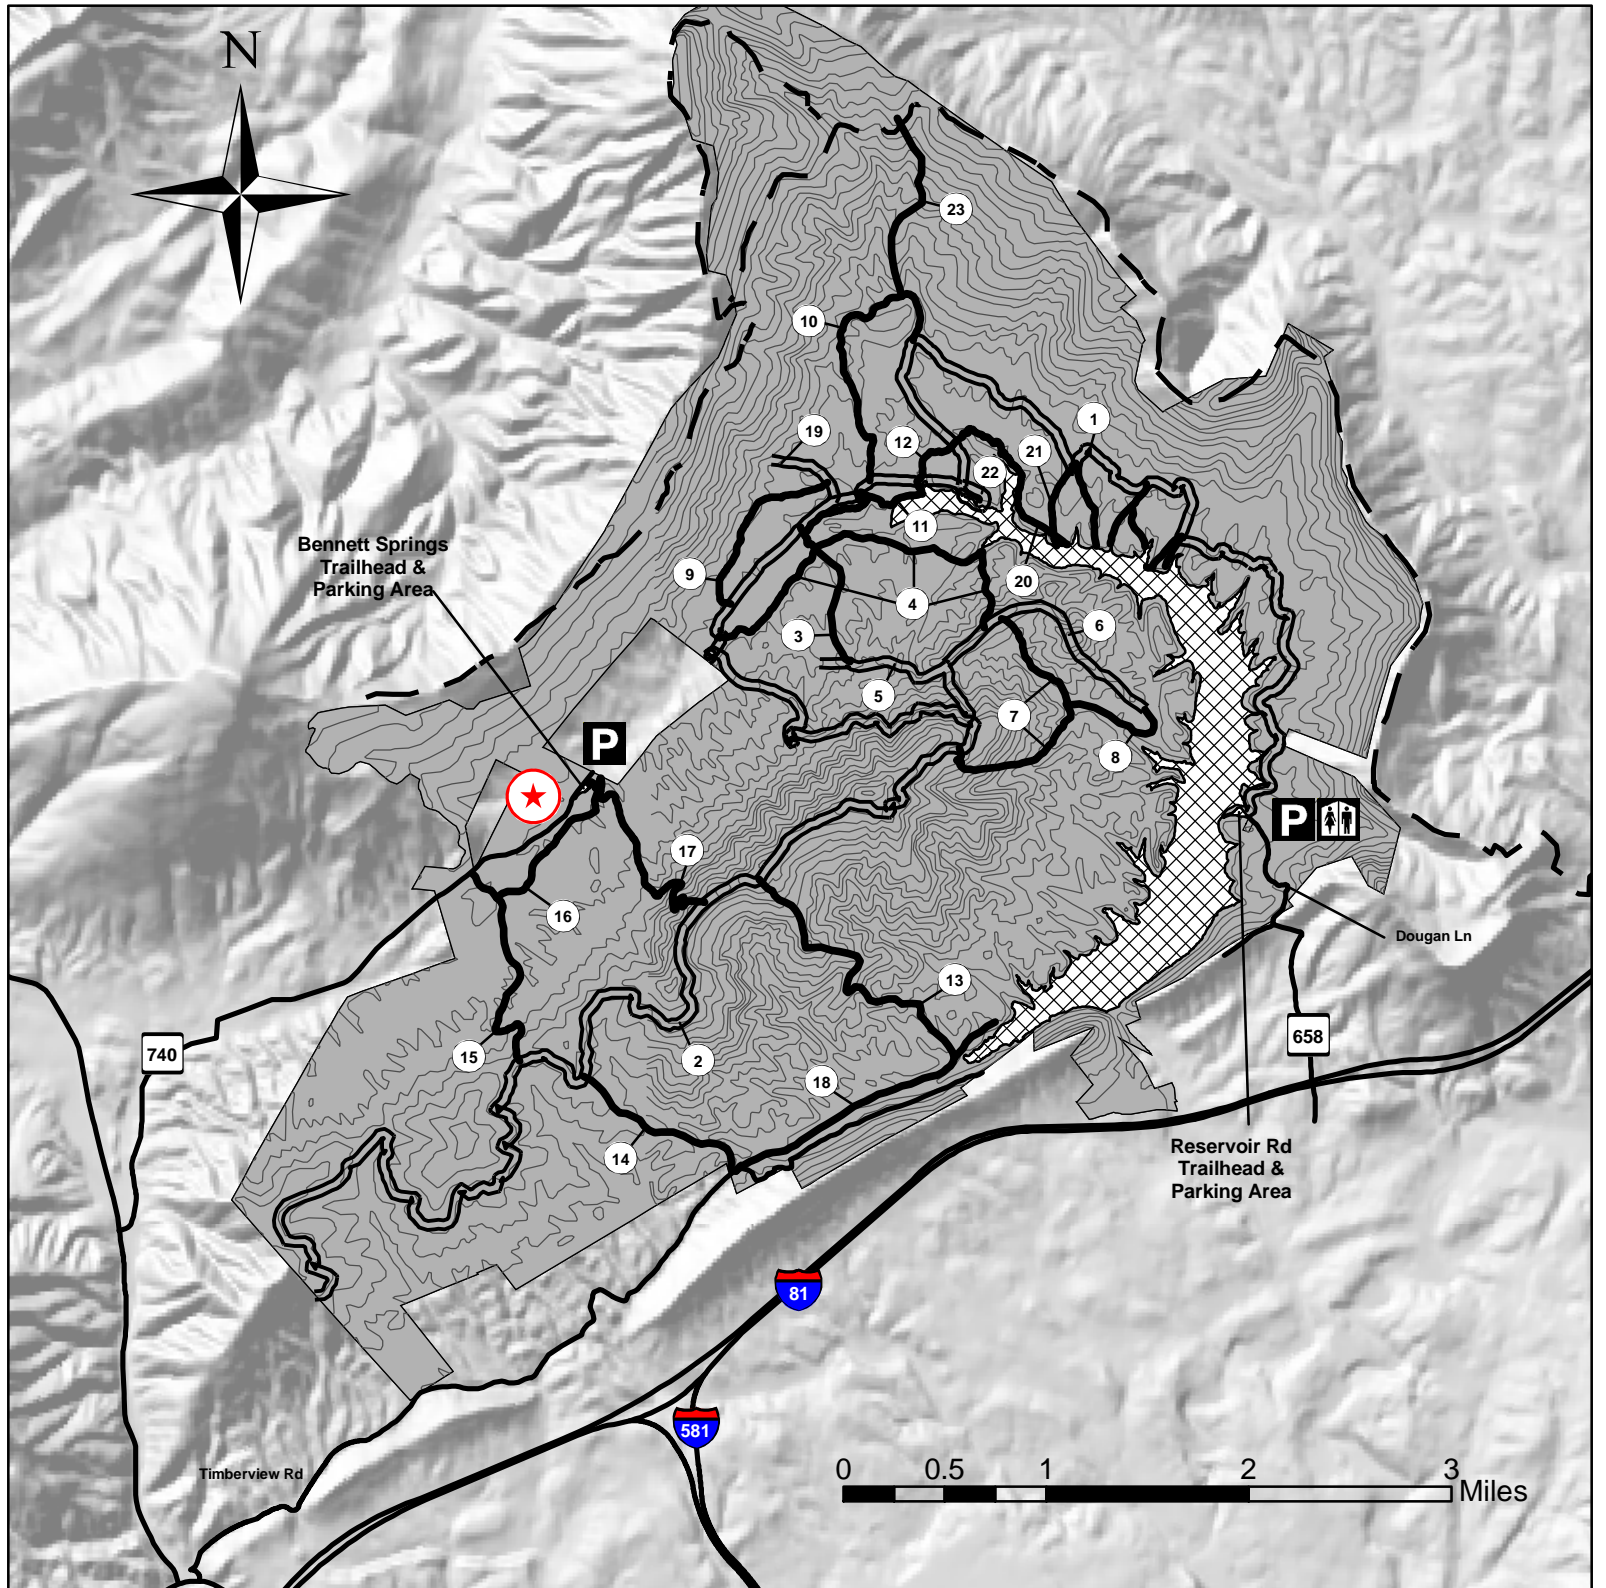

Carvins Cove Trail System

Trail Type:

- Fire Road
- Trail

- Streets & Roads
- Appalachian Trail**
- 10 Ft. Contours

- Reservoir
- Cove Boundary
- Parking Area

Trail / Fire Road Key:

- 1: Happy Valley
- 2: Brushy Mountain*
- 3: Tuck-A-Way
- 4: Comet
- 5: Jacob's Drop*
- 6: Kerncliff*
- 7: Hemlock Tunnel*
- 8: Araminta
- 9: Songbird
- 10: Arrowhead
- 11: Enchanted Forest
- 12: Little Bell
- 13: The Gauntlet*
- 14: The Trough*
- 15: Buck*
- 16: Hotel
- 17: Hi-Dee-Hoe*
- 18: Horse Pen
- 19: Tunnel
- 20: Church Bell
- 21: Schoolhouse
- 22: Riley's Loop
- 23: Sawmill Branch**

* Long climbs, large changes in elevation
 ** Hiking Only

You Are Here

TRAIL USAGE:

- Hike
- Bicycle
- Horseback
- ATV**

Prepared by the City of Roanoke
 Department of Technology, July 2004,
 using reference data prepared by the
 Roanoke Valley Allegheny
 Regional Commission, January 2003